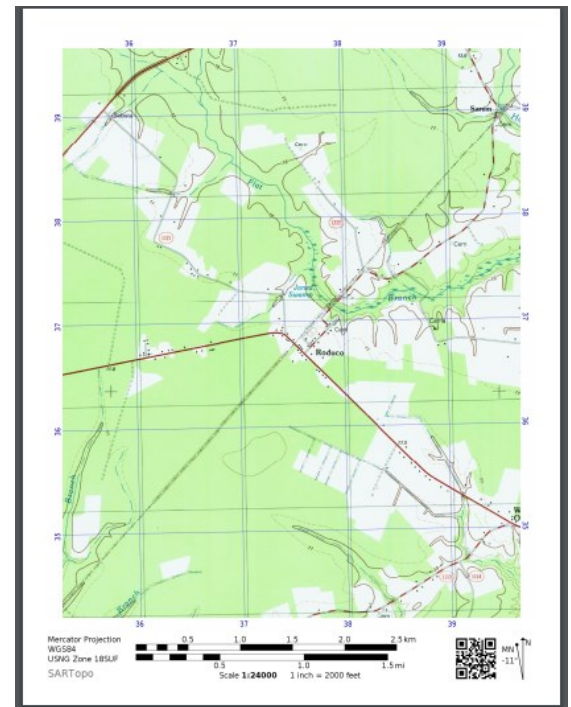

NorthEast Exercise & Training LLC

Basic SARtopo

- Intuitive ease of use
- Topo & Aerial map interface
- Sensible Search theory integration
- Print scalable maps
- Integrated QR codes
- Create SAR icons
- Create complete ICS 204 forms
- Damage assessment maps
- Use for Haz Mat, SAR, Traffic Plans ...
- Free to access
- Ask about SARtopo Advanced

NorthEast Exercise & Training has designed a Basic curriculum to give students the hands on experience needed to complete effective maps for Search & Rescue. SARtopo is an online program that allows SAR professionals access to produce interactive maps that are used in effective Searches throughout NC. SARtopo allows users to efficiently switch between base maps and provide overlays to better plan and manage searches.